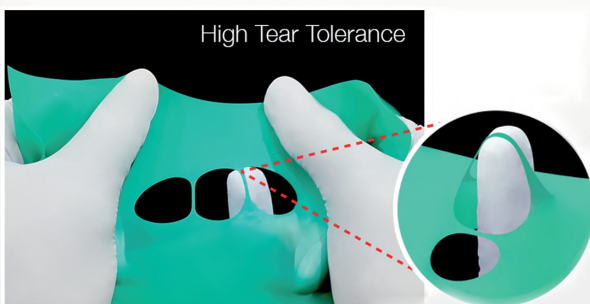

# Features

- -Elongation: 700% (minimum).
- -Minimum expansion of 10 times of original punch hole.

- -The world's first powder free dental dam.

- -Reducing protein levels and eliminating powder residues of natural rubber to reduce allergic reaction.

# Latex dams

- Specifically designed for patients who may be allergic to proteins.
- It comes with blue and green for dentist to have better color contrast for treatment.